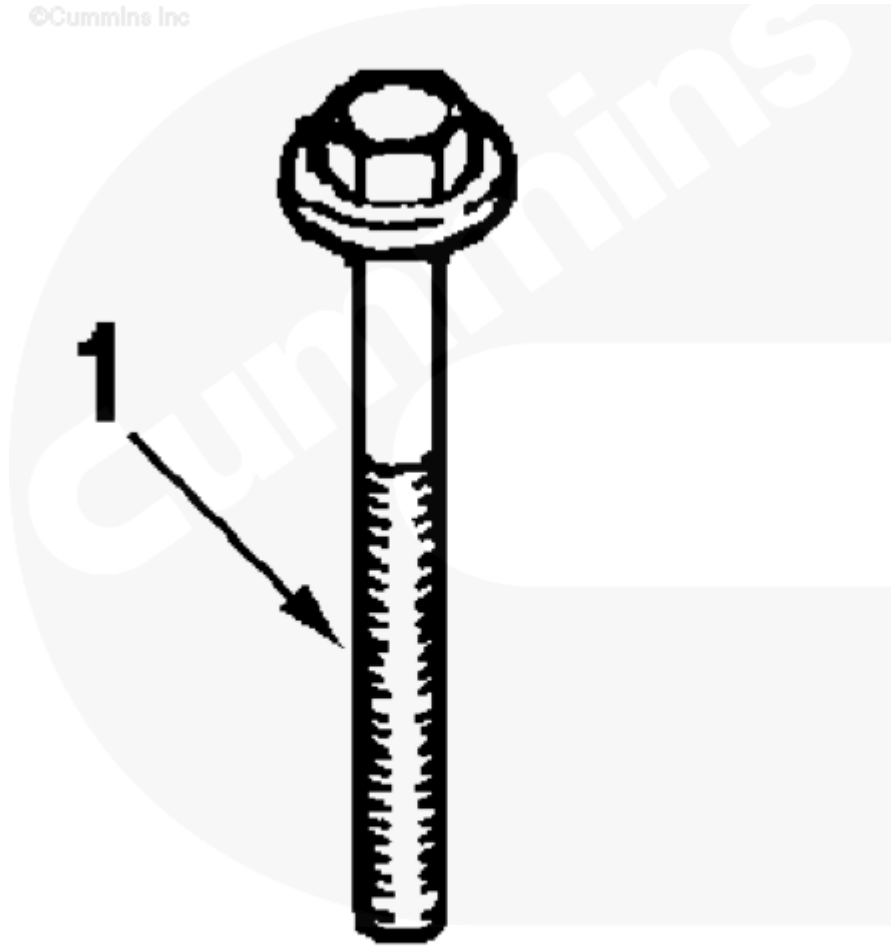

ic910 go

[SMALL](#) | [MEDIUM](#) | [LARGE](#)

Cart	Ref No	Part Number	Part Description	Required	Remarks
<input type="button" value="View My Cart"/>					
		SS9037	Shipping Bracket		Shipping Bracket...(More)
					bracket mounting location:
					Attaches to engine block only
					Exhaust Manifold Type: Water
					Cooled.
<input type="checkbox"/>	1	3901249	Hexagon Flange Head Cap Screw	14	M12 X 1.75 X 25.